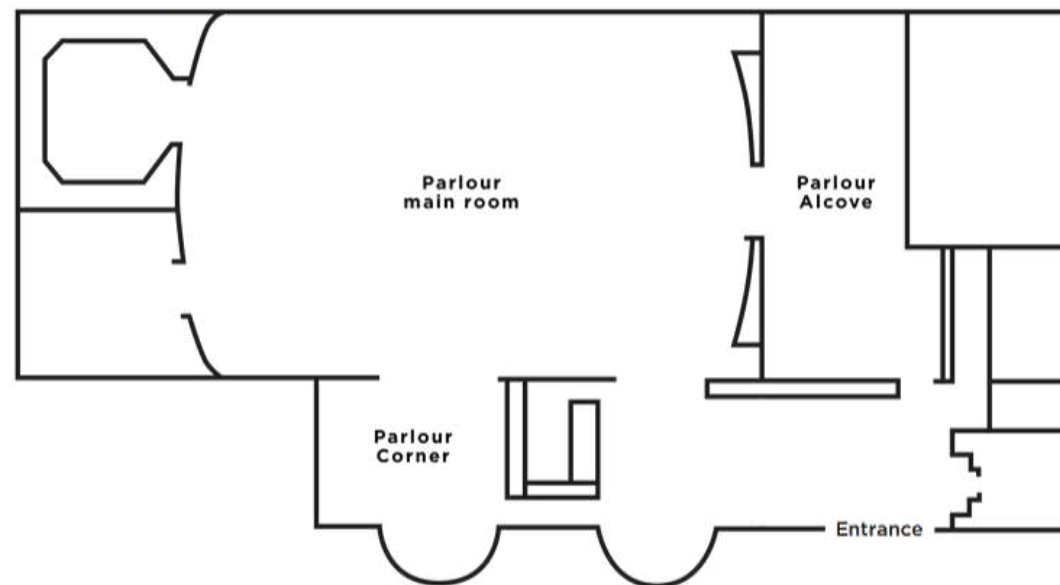

Ground Floor

CONTACT US TO PLAN YOUR NEXT EVENT:

groupequest.brussels@radissoncollection.com

T: +32 (0) 2 227 30 00

Radisson Collection Hotel, Grand Place Brussels
Rue du Fossé-aux-Loups, 47
1000 Brussels, Belgium