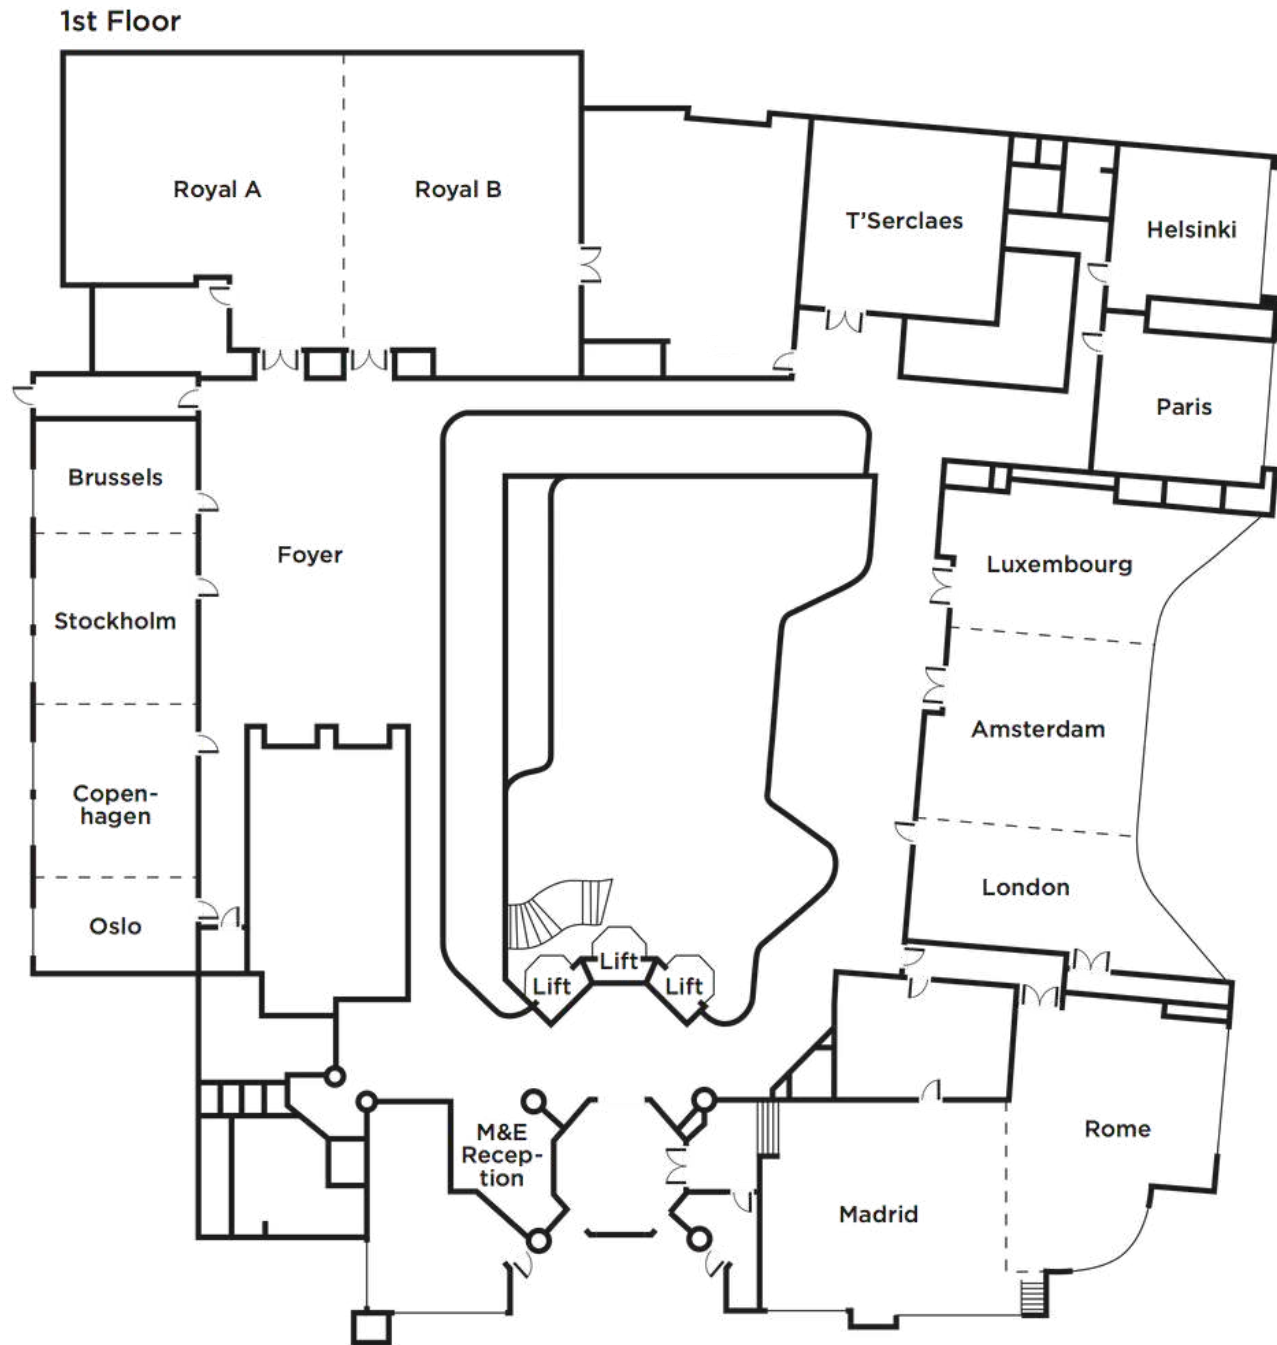

Planning to accommodate your guests overnight? We have 282 elegant rooms (starting at 26 m²) and suites (ranging up to 156 m²) combining sleek contemporary design with true comfort.

Introducing Radisson Collection

Dedicated

MEETING FLOOR

1 ST FLOOR	Board-room	U-shape	Class-room	Cabaret	Hollow square	Banquet	Theatre	Cocktail	m2	sq. ft	ceiling	dimensions
Royal A	38	42	81	48	56	120	130	120	139	1496	3.5	11 x 10.3
Royal B	54	54	108	72	72	132	160	150	156	1679	3.5	15.2 x 10.2
Royal	94	72	246	160	96	300	420	350	295	3174	3.5	22.9 x 13
Foyer	-	-	-	-	-	90	-	250	133	1431	3.8	8.8 x 15.1
Foyer & Balcony	-	-	-	-	-	170	-	330	238	2560.88	3.8	-
Brussels	14	14	12	16	22	24	20	20	32	344	3.5	6.7 x 4.8
Stockholm	24	24	27	24	32	48	50	40	49	527	3.5	6.7 x 7.3
Copenhagen	24	24	27	24	32	48	50	40	49	527	3.5	6.7 x 7.3
Oslo	14	14	12	16	22	24	20	20	30	323	3.5	6.7 x 4.5
Brussels, Stockholm, Copenhagen & Oslo	-	-	-	-	-	144	-	200	160	1722	3.5	24.4 x 7.1
T'Serclaes	30	32	48	32	48	60	90	60	75	807	3.5	8.3 x 9
Amsterdam	18	21	36	30	30	50	66	40	68	732	3.2	8.7 x 7.8
Luxembourg	18	21	27	18	24	50	40	30	47	506	3.2	8.3 x 5.7
Amsterdam & Luxembourg	30	36	63	48	42	100	117	100	117	1259	3.2	8.7 x 13.5
London	20	21	27	24	30	40	50	40	58	624	3.2	8.7 x 6.7
Amsterdam, Luxembourg & London	48	48	99	72	54	150	178	150	175	1883	3.2	8.7 x 20.2
Madrid	18	21	33	30	24	40	50	60	102	1098	3.3	9.3 x 10.9
Rome	18	18	27	24	24	40	50	45	63	678	3.3	8.9 x 7.1
Madrid & Rome	-	-	-	-	-	90	-	120	185	1991	3.3	-
Paris	12	-	-	-	-	-	-	-	44	473	3.2	7.3 x 6
Helsinki	12	-	-	-	-	-	-	-	44	473	3.2	7.3 x 6